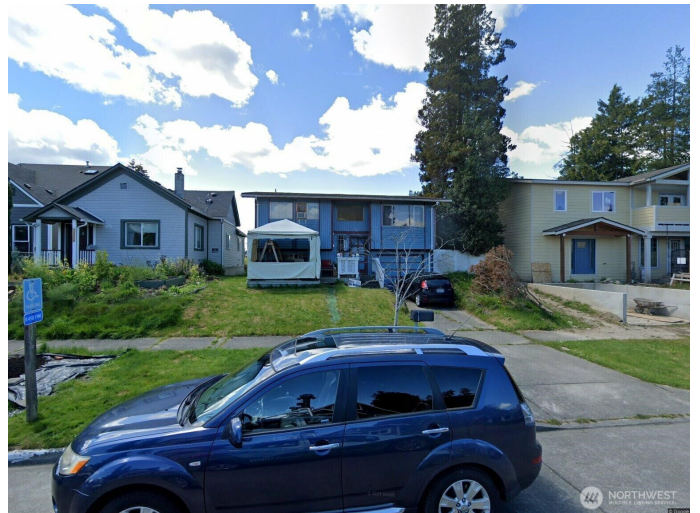

\$315,000 - 2314 S L Street, Tacoma

MLS® #2429932

\$315,000

4 Bedroom, 2 Bathroom, 1,575 sqft

Residential on 0.15 Acres

Hilltop, Tacoma, WA

Built in 1972

Essential Information

MLS® #	2429932
List Price	\$315,000
Sale Price	\$315,000
Price Per SqFt	\$200
Bedrooms	4
Bathrooms	2
Full Baths	2
Square Footage	1,575
Acres	0.15
Year Built	1972
Type	Residential
Sub-Type	Single Family Residence
Status	Sold

Community Information

Address	2314 S L Street
Area	30 - Central Tacoma
Subdivision	Hilltop
City	Tacoma
County	Pierce
State	WA
Zip Code	98405

Amenities

Parking Driveway, Off Street

Exterior

Exterior Features Wood